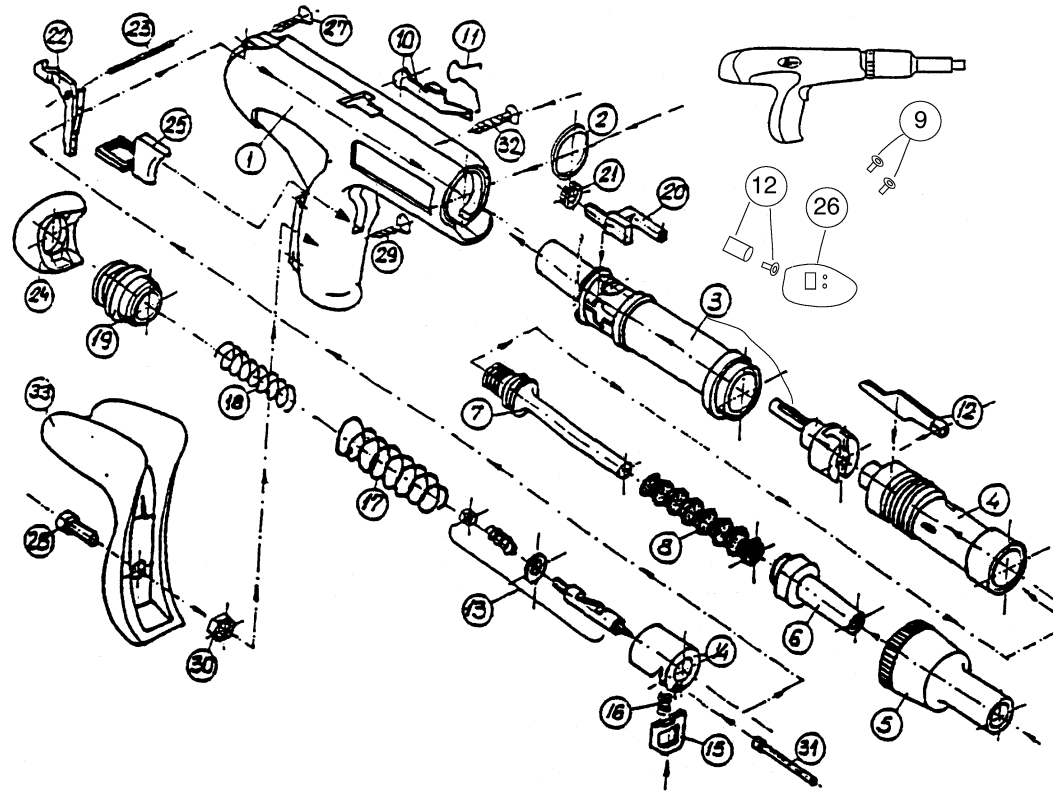

SIMPSON

Strong-Tie ANCHOR SYSTEMS

PTP-27AL

Contact your local Simpson Strong-Tie Anchor Systems Distributor to purchase replacement parts. If you need assistance locating a distributor visit our <http://www.simpsonanchors.com> web site and click on the "Where to Buy" button at the top of the screen.

PARTS LIST OF PTP-27AL

1. Handle	PTP-711001	12. Regulator Shock Absorber Assem.	PTP-720061	23. Trigger Lever Pin	PTP-M85027
2. Connecting ring	PTP-714002	13. Firing Pin	PTP-514010	24. Plug Cover	PTP-610040
3. Receiver	PTP-713003	14. Firing Pin Mech.	PTP-514008	25. Trigger	PTP-514023
4. Barrel	PTP-730004	15. Firing Pin Sear	PTP-514020	26. Regulator Cover	PTP-914590
5. Basesplate	PTP-730005	16. Firing Pin Sear Spring	PTP-514026	27. Screw D3 X 16	PTP-PNM83104
6. Nose Piece	PTP-730006	17. Mech. Spring	PTP-514027	28. Bolt M6 X 15	PTP-M82155
7. Piston	PTP-730007	18. Firing Pin Spring	PTP-514029	29. Bolt D3 X 22	PTP-PNM83105
8. Rubber Returner	PTP-730008	19. Receiver Plug	PTP-514009	30. Nut M6	PTP-M82154
9. Regulator Cover Screws	PTP-BN11288	20. Regulator Bolt	PTP-914020	31. Pushing Pin	PTP-514022
10. Advance Lever	PTP-514021	21. Regulator Nut	PTP-914021	32. Bolt D3 X 35	PTP-PTM83106
11. Advance Lever Spr.	PTP-514030	22. Trigger Sear Lever	PTP-514034	33. Rubber Handle	PTP-614017